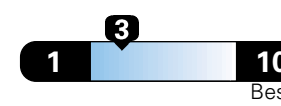

Smog Rating (tailpipe only)

This vehicle emits 330 grams CO2 per mile. The best emits 0 grams per mile (tailpipe only). Producing and distributing fuel also creates emissions; learn more at fuelconomy.gov.

Actual results will vary for many reasons, including driving conditions and how you drive and maintain your vehicle. The average new vehicle gets 27 MPG and cost $7,500 to fuel over 5 years. Cost estimates are based on 15,000 miles per year at $3.25 per gallon. MPGe is miles per gasoline gallon equivalent. Vehicle emissions are a significant cause of climate change and smog.

fuelconomy.gov

Calculate personalized estimates and compare vehicles