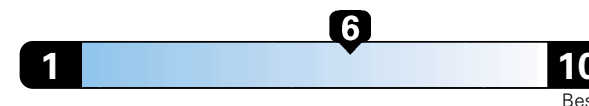

Fuel Economy and Environment

Gasoline Vehicle

Fuel Economy These estimates reflect new EPA methods beginning with 2017 models.

27 MPG combined city/hwy
24 city
33 highway

Midsized cars range from 14 to 141 MPGe. The best vehicle rates 141 MPGe.

3.7 gallons per 100 miles

You spend $1,500 in fuel costs over 5 years compared to the average new vehicle.

Annual fuel cost $1,800

Fuel Economy & Greenhouse Gas Rating (tailpipe only)